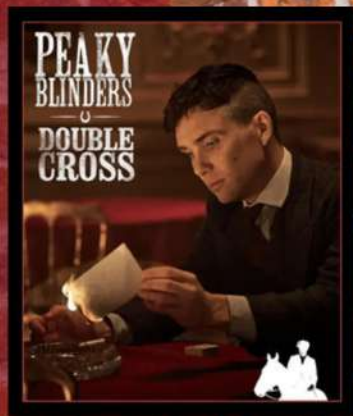

ROOM 13

Amy is locked in a room by a killer; your team needs to get her out! Piece together clues, solve puzzles and find objects to get the four-digit number you need to release her. Expect some scares and surprises.

Watch the promo video here:

TIME MACHINE

A brilliant inventor has travelled through time, but now they're stuck. You and your team must take his time machine prototype, follow in his footsteps and get him back to the present day before he's lost forever.

Watch the promo video here: